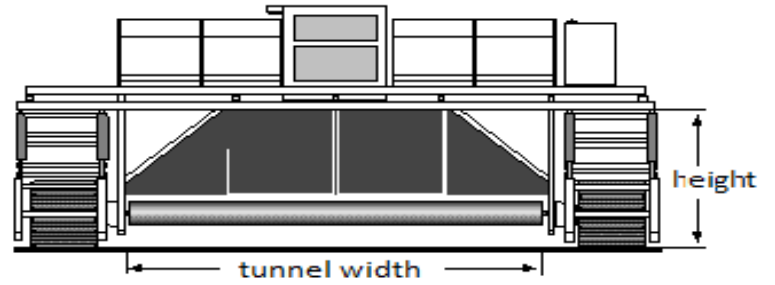

MODEL AND DIMENSIONS

USA Standard	Tunnel Width feet	Tunnel Height feet	Fuel Capacity gallons	Min Operating Height-feet	Max Operating Height-feet	Cubic yards / Linear feet	Windrow Size feet - WxH
8 FT 4' TUN	8 ft	4 ft	55 gal	9' 8"	10' 8"	0.59	10' x 4'
10 FT 5' TUN	10 ft	5 ft	75 gal	10' 6"	11' 6"	0.93	12' x 5'
12 FT 5' TUN	12 ft	5 ft	75 gal	10' 6"	11' 6"	1.30	14' x 5'
12 FT 6' TUN	12 ft	6 ft	150 gal	10' 6"	11' 6"	1.30	14' x 6'
14 FT 6' TUN	14 ft	6 ft	225 gal	11' 10"	12' 10"	1.78	16' x 6'
14 FT 7' TUN	14 ft	7 ft	225 gal	11' 10"	12' 10"	1.78	16' x 7'
16 FT 7' TUN	16 ft	7 ft	225 gal	12' 5"	13' 5"	2.33	18' x 7'
16 FT 8' TUN	16 ft	8 ft	225 gal	13' 5"	14' 5"	2.37	18' x 8'
18 FT 7' TUN	18 ft	7 ft	225 gal	12' 5"	13' 5"	2.85	20' x 7'
18 FT 8' TUN	18 ft	8 ft	225 gal	13' 5"	14' 5"	2.96	20' x 8'
20 FT 7' TUN	20 ft	7 ft	225 gal	12' 5"	13' 5"	3.37	22' x 7'
20 FT 8' TUN	20 ft	8 ft	225 gal	13' 5"	14' 5"	3.56	22' x 8'
22 FT 7' TUN	22 ft	7 ft	225 gal	12' 5"	13' 5"	3.89	24' x 7'
22 FT 8' TUN	22 ft	8 ft	225 gal	13' 5"	14' 5"	4.15	24' x 8'
24 FT 7' TUN	24 ft	7 ft	225 gal	12' 5"	13' 5"	4.41	26' x 7'
24 FT 8' TUN	24 ft	8 ft	225 gal	13' 5"	14' 5"	4.74	26' x 8'
24 FT 10' TUN	24 ft	10 ft	225 gal	15' 5"	16' 5"	5.19	26' x 10'
27 FT 11' TUN	27 ft	11 ft	225 gal	17' 2"	18' 2"	6.52	29' x 11'